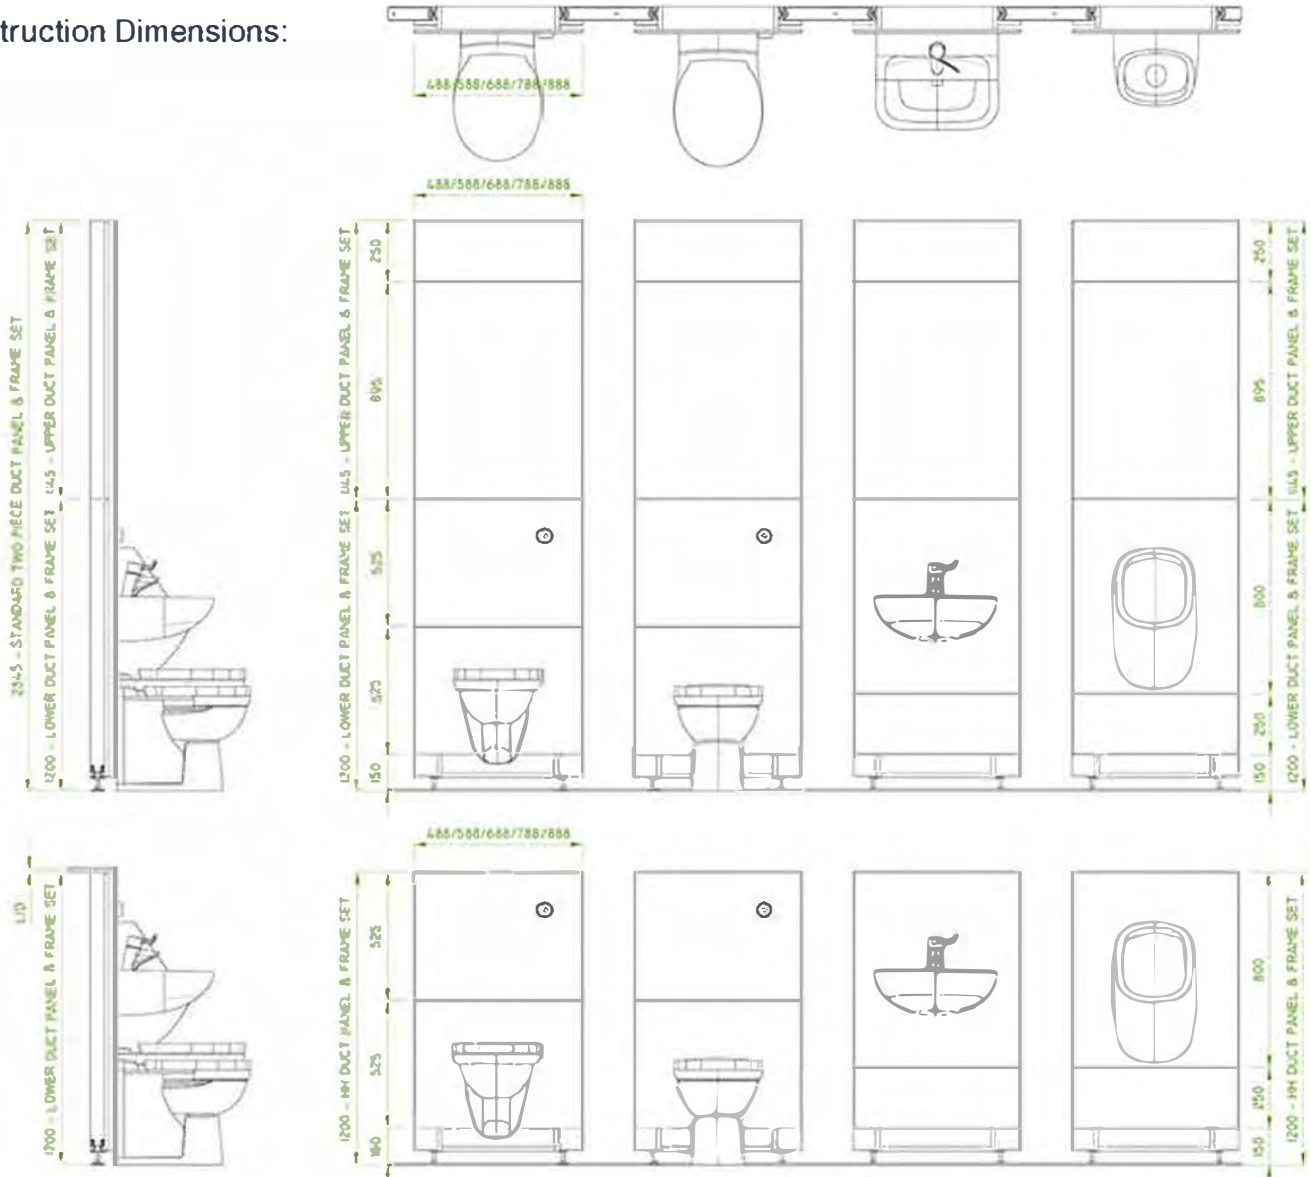

Duct Panel & Frame Set

Specification

Access Panels: (HPL) 0.8mm High pressure Laminate with 18mm moisture resistant high density particle board core. Radius post formed vertical profile with 2mm high impact ABS edging
(All panels can be hinged and/or lockable)

(SGL) 13mm Solid Grade Compact with routed edges and black core

(MFC) 18mm Moisture resistant Melamine face chip board with 2mm high impact ABS edging

Frame: MR Vac Vac treated softwood

(HPL) 0.8mm High pressure Laminate with 18mm moisture resistant high density particle board core.

Surrounds: (SGL) 13mm Solid Grade Compact with routed edges and black core

(MFC) 18mm Moisture resistant Melamine face chip board with 2mm high impact ABS edging

Maximum FTC 3500mm
(Floor To Ceiling Height)

Colour Options Colour chart available on request

Typical Construction Dimensions:

SKIRMETT
WASHROOMS

Bays Platt, Skirmett, Henley-on-Thames, Oxfordshire RG9 6TD, United Kingdom

Tel: +44(0)1491 638606

www.skirmett-washrooms.co.uk

info@skirmett-washrooms.co.uk